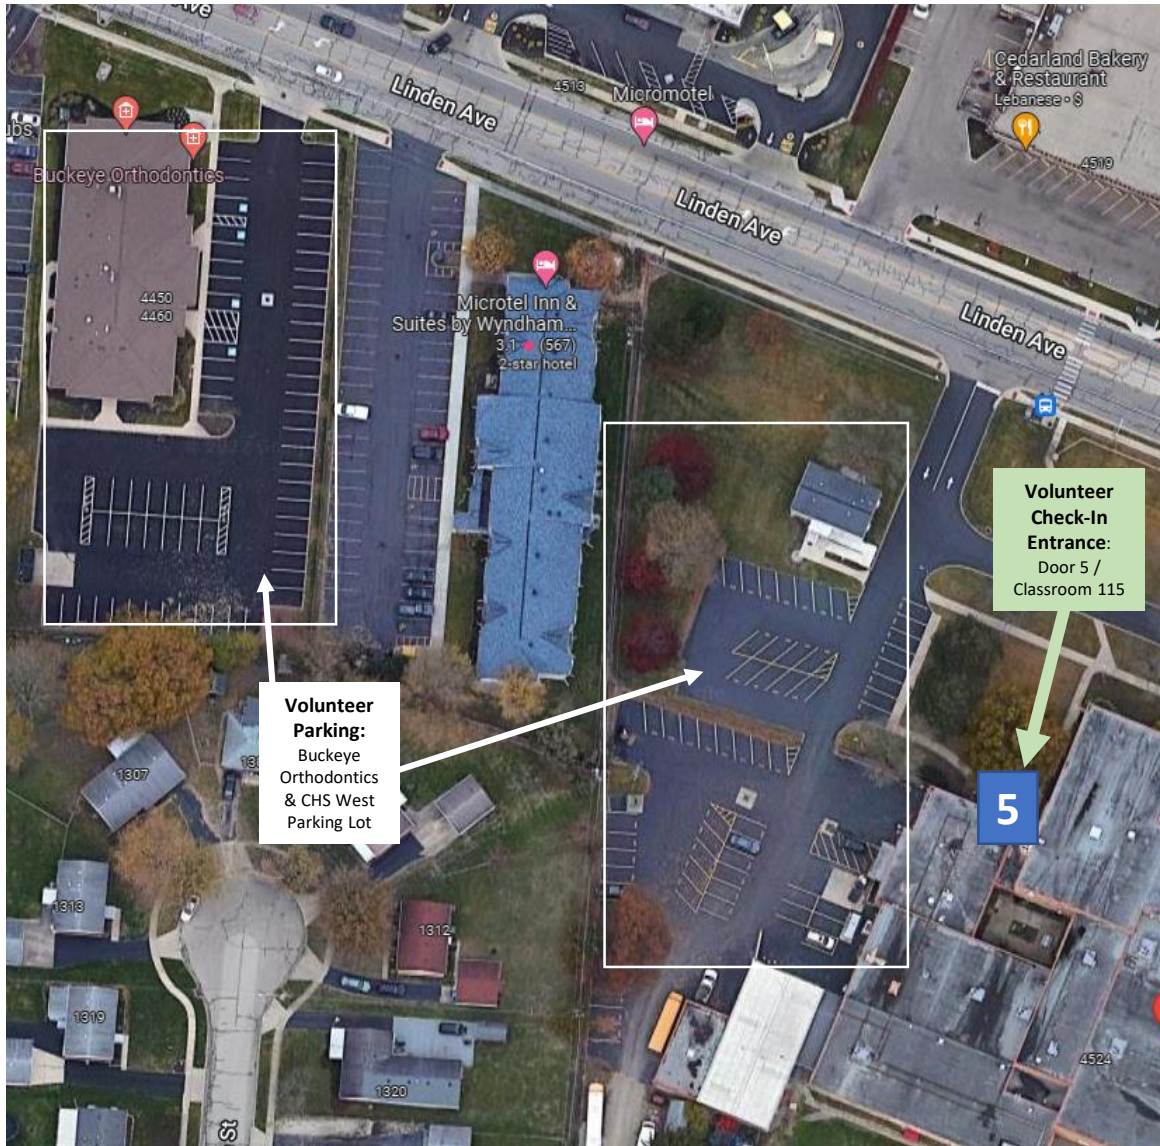

2025 Carroll St. Pat's Fest Volunteer Parking & Shuttle Route

2025 Carroll St. Pat's Fest Additional Parking Options

Shuttle Stop (700 Spinning Rd): Carroll school bus at the top & bottom of the hour.

Overflow Eastmont Parking Lot: Right on Spaulding, right on Woodbine, right on Edendale.

2025 Carroll St. Pat's Fest Drive-Thru Carryout Route Friday, March 7: 4:30-5:30 PM